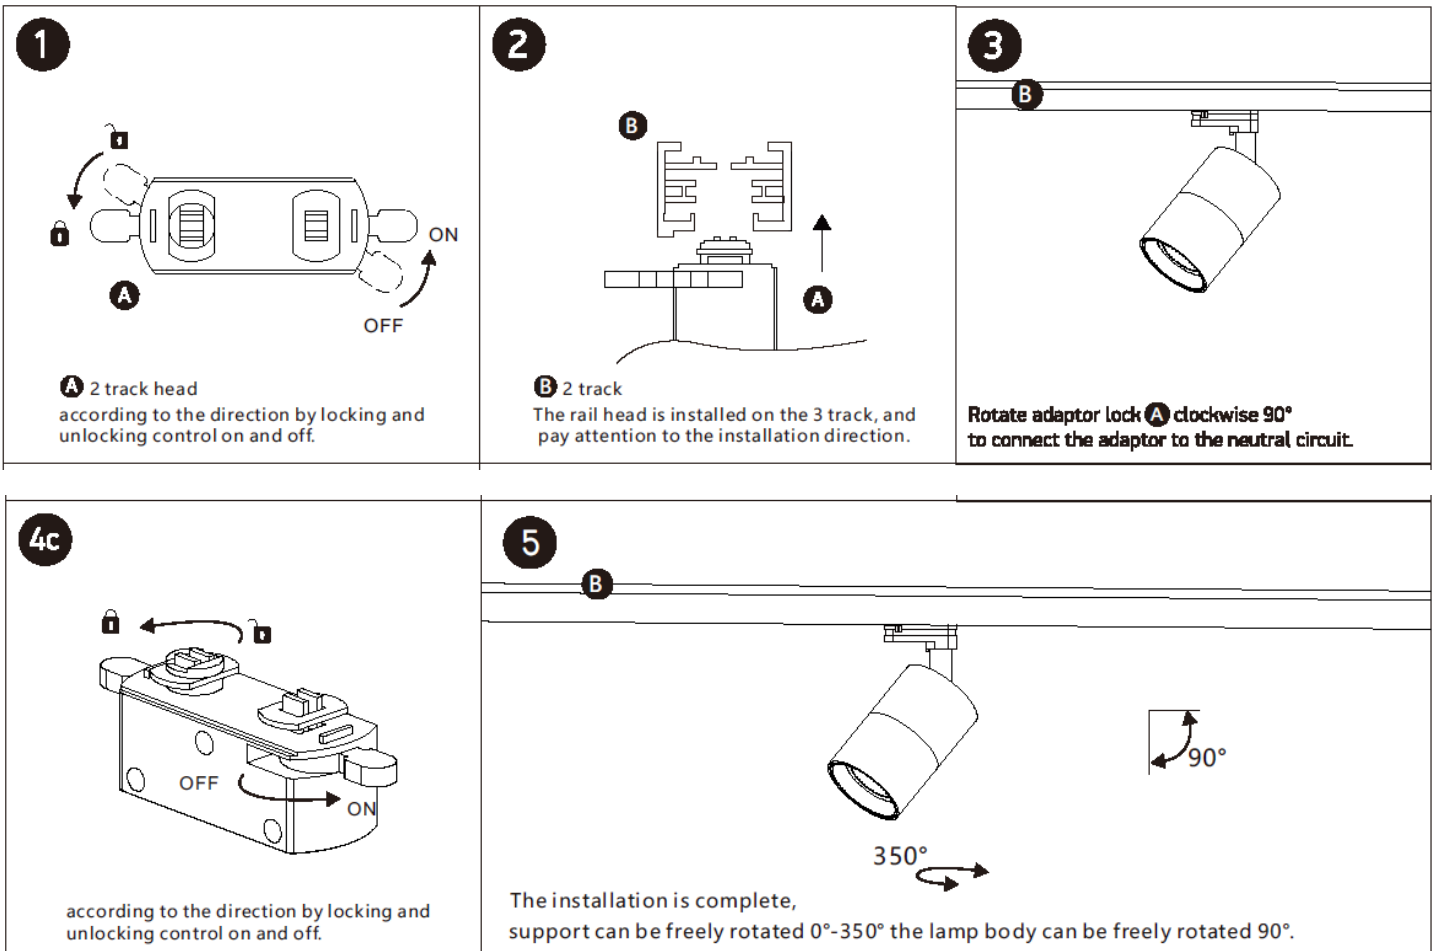

NOLO Installations manual:

Do not operate with power supply connected.

Warnings:

1. Make sure that the product is installed properly before connecting to electricity.
2. Do not cover the fitting.
3. Maintenance and installation should only be carried out by a professional electrician.